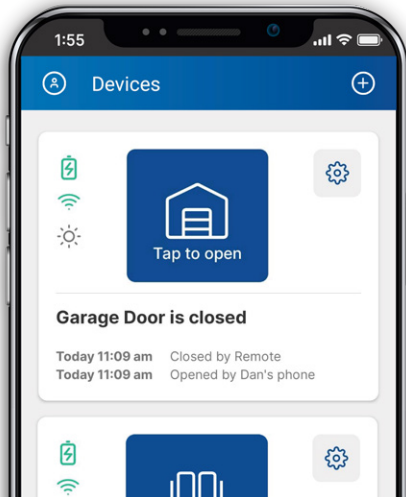

LINEAR™
a Nice brand

Currently unavailable
in the U.S.

LDCO 863B

Smart garage door operator

The Brightest on the Block.

The LDCO 863B garage door operator features ultra-smooth and quiet performance with variable speed operation, soft start/stop, and ultra quiet motor. And with 3 LED panels and a total of 4,100 lumens, the 863B boasts the most advanced lighting features on the market.

New!
Nice G.O. App

Easy to use, customer friendly

Nice G.O. Mobile App Features:

- Real-time notifications and control of garage doors from any mobile device
- Invite guests and allow custom access and permissions for up to 10 authorized users
- Schedule operations and timers for doors and lights

NEW!

Includes an all new
Wi-Fi and Bluetooth
connected Wall
Station

FEATURES

Updated Logic Board
for 2024-2025

4,100 Lumen* LED Lighting

Wi-Fi Connected

Smartphone-controlled

Ultra Quiet Operation

Long life, dimmable LED light panels included.

Secure, Responsive Remote Control

Nice/Linear MegaCode remote controls operate over long range and employ high-security technology.

Easy Door Release

Release the operator's quick-disconnect trolley to open or close the garage door manually.