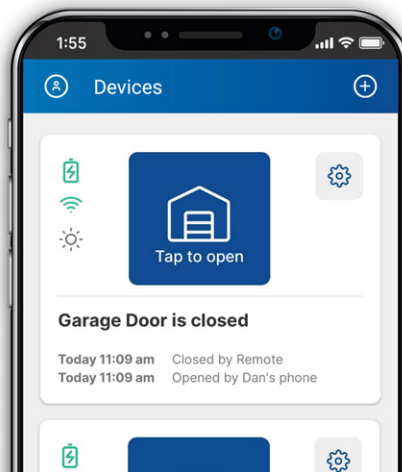

## Linear 661 *Smart Garage Door Opener*

Backed by over 60 years of pioneering experience. The Nice Linear 661 Garage Door Opener marks the first in a series of smart, Nice openers that combine sleek industrial design at an incredible value. With features such as Wi-Fi™ and smartphone connectivity, pre-installed battery and Nice G.O. app compatibility, the 661 is an evolution of the Linear brand and innovation from Nice that creates a smart, convenient, and value-driven choice.

### BENEFITS

- Feature-rich, plus value: LED lighting, pre-installed battery, pre-programmed limits
- Wi-Fi connected wall station with status indicator
- Efficient design for reduced installation time
- Self diagnostic system means fewer service calls

#### Nice G.O. Mobile App Features:

- Real-time notifications and control of garage door from any mobile device
- Invite guests and allow custom access and permissions for up to 10 authorized users
- Schedule operations and timers for doors and lights