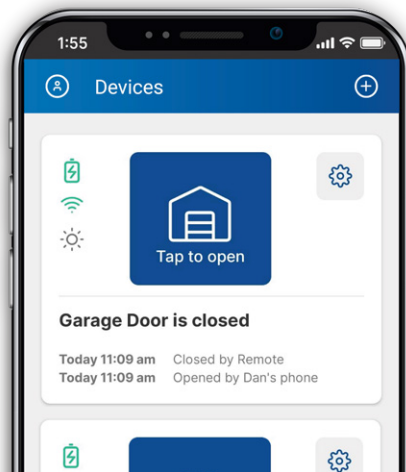

LINEAR™
a Nice brand

Currently unavailable
in the U.S.

NEW!

Includes
Wi-Fi Connected
Wall Station

LDCO 841

Smart garage door operator

Simple, Secure, Stylish – and Smart.

The LDCO 841 garage door operator is not only visually appealing with its modern, sleek design but is backed by the brain power of our advanced smart GDO technology

New!
Nice G.O. App

Easy to use, customer friendly
Nice G.O. Mobile App Features:

- Real-time notifications and control of garage doors from any mobile device
- Invite guests and allow custom access and permissions for up to 10 authorized users
- Schedule operations and timers for doors and lights

FEATURES

Updated Logic Board
for 2024-2025

Wi-Fi Connected

Smartphone-Controlled

Ultra Quiet Operation

Modern Design

All Nice/Linear® Smart Garage Door Operators
comply with California SB-969 regulations.

LDCO 841 Smart Garage Door Operator

Simple, Secure, Stylish – and Smart.

Our new smart garage door operator is not only visually appealing with its new modern, sleek design but is backed by the brain power of our advanced smart GDO technology.